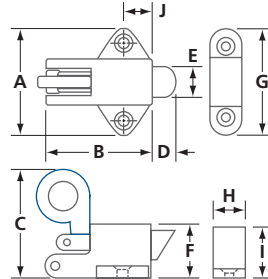

## TRANSOM CATCH

DC25

- Spring loaded latch
- Includes keeper

MODEL	FINISH	MATERIAL	A	B	C	D	E	F	G	H	I	J	/BOX
DC25	SL	Zinc die-cast	1 <sup>13</sup> / <sub>16</sub> (46)	1 <sup>3</sup> / <sub>4</sub> (44.5)	1 <sup>3</sup> / <sub>4</sub> (44.5)	1 <sup>13</sup> / <sub>32</sub> (10.3)	1/2 (12.7)	7/8 (22.2)	1 <sup>3</sup> / <sub>4</sub> (44.5)	1/2 (12.7)	7/8 (22.2)	1/2 (12.7)	20

## SASH HOOK

DC60

- Zinc die-cast hook
- Chrome plated
- Available with 3/4" (19 mm) diameter, 6 ft. or 12 ft. (1.83 m or 3.66 m) vinyl covered wood pole

MODEL	DESCRIPTION	/BOX
DC60	Hook only, no pole	30
DC60P	Hook with 6 ft. (1.83 m) vinyl covered pole	20