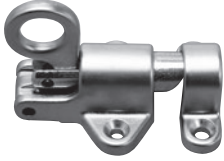

## TRANSOM CATCH

DC25

- Spring loaded latch
- Includes keeper

MODEL	FINISH	MATERIAL	A	B	C	D	E	F	G	H	I	J	/BOX
DC25	SL	Zinc die-cast	1 <sup>13</sup> / <sub>16</sub> (46)	1 <sup>3</sup> / <sub>4</sub> (44.5)	1 <sup>3</sup> / <sub>4</sub> (44.5)	1 <sup>13</sup> / <sub>32</sub> (10.3)	1/2 (12.7)	7/8 (22.2)	1 <sup>3</sup> / <sub>4</sub> (44.5)	1/2 (12.7)	7/8 (22.2)	1/2 (12.7)	20

## SASH HOOK

DC60

- Zinc die-cast hook
- Chrome plated
- Available with 3/4" (19 mm) diameter, 6 ft. or 12 ft. (1.83 m or 3.66 m) vinyl covered wood pole

MODEL	DESCRIPTION	/BOX
DC60	Hook only, no pole	30
DC60P	Hook with 6 ft. (1.83 m) vinyl covered pole	20